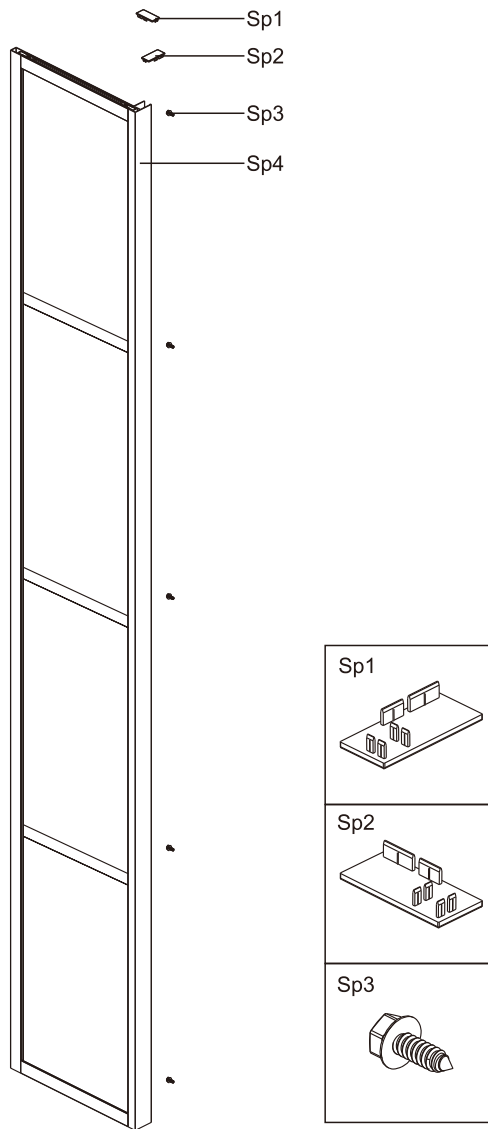

PARTS LIST

NO	Qty	Description
SP1	1	Profile cap L
SP2	1	Profile cap R
SP3	5	Screw ST4X12
SP4	1	Fixed glass